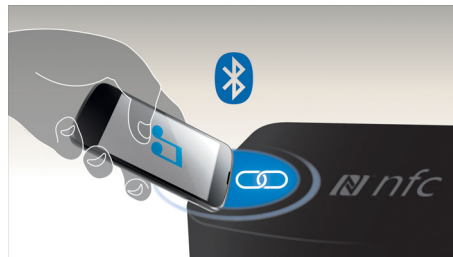

Midwoofer-tweeter-midwoofer (MTM) configuration in all main and satellite speakers allow loud and truly reproduced sound regardless of listening position. You can always enjoy crystal clear sound without distortion no matter when you are sitting.

Subwoofer base reflector

Dome shaped base reflector enhances a stronger and deeper base by radiating sound smoothly in 360 degree direction. The design also prevents damping effect when the subwoofer is being placed on carpet.

Bluetooth wireless streaming

Bluetooth wireless music streaming from your music devices

NFC technology

Pair Bluetooth devices easily with one-touch NFC (Near Field Communications) technology. Just tap the NFC enabled smartphone or tablet on the NFC area of a

speaker to turn the speaker on, start Bluetooth pairing, and begin streaming music.

Dolby Digital and Pro Logic II

A built-in Dolby Digital decoder eliminates the need for an external decoder by processing all six channels of audio information to provide a surround sound experience and an astoundingly natural sense of ambience and dynamic realism. Dolby Pro Logic II provides five channels of surround processing from any stereo source.