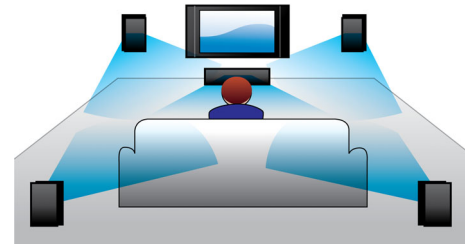

Midwoofer-tweeter-midwoofer (MTM) configuration in all main and satellite speakers allow loud and truly reproduced sound regardless of listening position. You can always enjoy crystal clear sound without distortion no matter when you are sitting.

Subwoofer base reflector

Dome shaped base reflector enhances a stronger and deeper base by radiating sound smoothly in 360 degree direction. The design also prevents damping effect when the subwoofer is being placed on carpet.

Bluetooth wireless streaming

Bluetooth wireless music streaming from your music devices

NFC technology

Pair Bluetooth devices easily with one-touch NFC (Near Field Communications) technology. Just tap the NFC enabled smartphone or tablet on the NFC area of a

speaker to turn the speaker on, start Bluetooth pairing, and begin streaming music.

Dolby Digital and Pro Logic II

A built-in Dolby Digital decoder eliminates the need for an external decoder by processing all six channels of audio information to provide a surround sound experience and an astoundingly natural sense of ambience and dynamic realism. Dolby Pro Logic II provides five channels of surround processing from any stereo source.