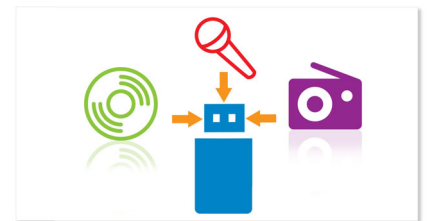

Rip music onto USB device

Rip music from CDs, radio and karaoke onto USB device