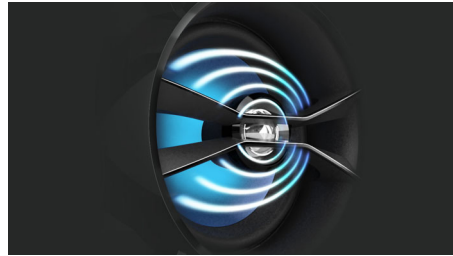

Convenient and easy to use

- Connection for TV or DVD player
- Multiple color Lighting effect for your party mood enjoyment

PHILIPS

Highlights

Stream music via Bluetooth™

Bluetooth is a short range wireless communication technology that is both robust and energy-efficient. The technology allows easy wireless connection to iPod/iPhone/iPad or other Bluetooth devices, such as smartphones, tablets or even laptops. So you can enjoy your favorite music, sound from video or game wireless on this speaker easily.

MAX Sound

MAX Sound technology produces an instant boost in bass, maximizing volume performance and instantly creating the most impressive listening experience with just the touch of a

button. Its sophisticated electronic circuitry calibrates existing sound and volume settings, instantly boosting bass and volume to maximum levels without distortion. The end result is a noticeable amplifying of both sound spectrum and volume and a potent audio boost that will add mileage to any music.

UniSound

Get ready for music that is undeniably clearer and more natural. The UniSound technology harnesses acoustic design and engineering expertise to deliver sound the way it was meant to be heard. In conventional speakers, the tweeter and woofer deliver sound from different locations. This creates strong interferences that distort sound, resulting in unnatural, flat and stifled audio. UniSound frees music by placing the tweeter and woofer in unique positions and incorporating rigorous crossover engineering, vastly reducing interference and delivering natural sound that is true to the original.