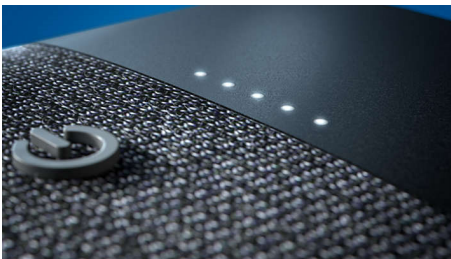

20 hours of play time

You get 20 hours of play time from a single charge and the wireless range is 20 m.

Charging the speaker takes 4.5 hours via the included USB-C cable.