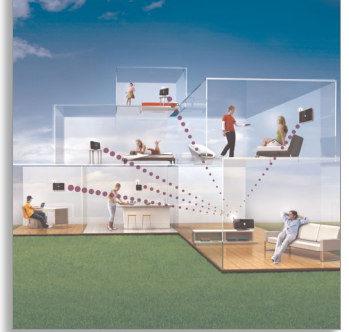

Philips Streamium  
Wireless Music Station  
with My Room, My Music  
and Music Broadcast -  
Party mode!

Free internet radio  
Full color display

**Streamium**

**WAS7500**

## Free your music

Enjoy all your music in every room - wirelessly

With the waS7500 Stations at desired locations in your home, you can instantly play all your favorite music streamed wirelessly from the Music Center or PC. Enjoy Hi-Fi quality sound in this ultra-flat system.

### Easy navigation and control

- Music Broadcast: Listen to the same music on all stations
- Music Follows Me: take your music with you from room to room
- Easy and intuitive user interface with album art display
- My Room, My Music: Listen to different music in each room

## Music Broadcast to Stations

Be your own DJ at your home party and simultaneously broadcast your favorite dance music from the Wireless Music Center to all

Wireless Music Stations installed in various parts of your home. Great for parties!