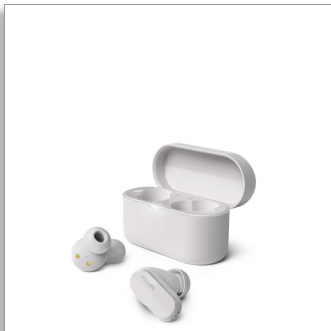

Philips
True Wireless
Headphones

Natural sound

Noise Canceling
Clearer calls on the go
Bluetooth LE Audio

TAT3508WT

Music to calls, flow through your day

Always be working it! These true wireless noise-canceling earbuds sound great, and they reduce wind noise. You can immerse in your tunes and enjoy clear calls on the go. Slip the charging case into your pocket and you're set for the day.