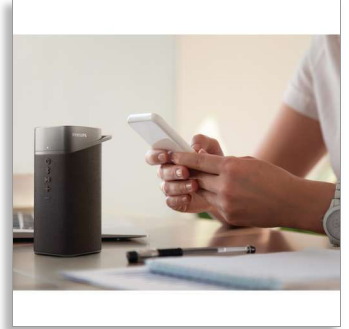

Philips
Wireless speaker

Bluetooth®
5 W Output Power
10 hours play time

TAS3505

At home anywhere

Morning tunes in the bathroom. Inspiring podcasts in the home office. With its wool-blend speaker fabric and embossed buttons, this stylish bluetooth speaker always looks the part. You get surprisingly rich sound, and 10 hours play time.

Elegant, tactile design

- Form and function in perfect harmony
- Kvadrat speaker fabric. Designed to let the sound through
- Embossed buttons for vol, Bluetooth pairing, and more

Plays well in any room

- 1.75" full-range driver
- Passive radiator for strong bass
- 10 hours play time. 2.5 hours charging time
- Bluetooth 5.0. Up to 20 m wireless range

From bathroom to kitchen

- Carry handle. Easy to move
- Built-in mic for hands-free calls
- IPX7-rated speaker driver. For peace of mind*
- Dimensions: 120x56x56 mm

reddot winner 2020

PHILIPS

Wireless speaker
Bluetooth® 5 W Output Power, 10 hours play time