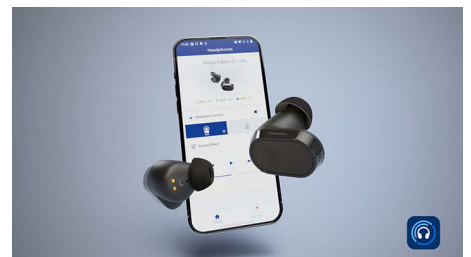

Philips Headphones app

For music and podcasts, four presets and a custom multi-band equalizer let you find your preferred sound. You can also use the app to turn adaptive noise cancelling off and take control yourself.