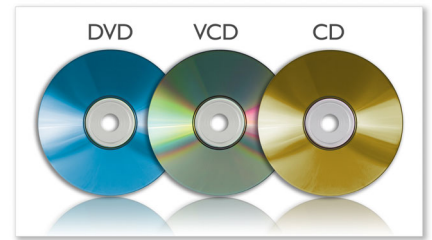

Sound

- Output Power: 250 mW RMS (built-in speakers)
- Output power (RMS): 5 mW RMS (earphone)
- Signal to noise ratio: >80 dB (line out), >76 dB (earphone), >62 dB (built-in speakers)

Video Playback

- Playback Media: DVD, Picture CD, SVCD, Video CD, DVD-R/-RW, MP3-CD, CD-R/CD-RW, DVD+R/+RW, CD
- Disc Playback Modes: Disc Menu, Fast Reverse, Fast Forward, OSD, Repeat, Shuffle Play, Zoom, Resume Playback from Stop
- Video disc playback system: PAL, NTSC

Audio Playback

- MP3 bit rates: 32 - 320 kbps
- Compression format: Dolby Digital, MP3
- Playback Media: CD, CD-RW, MP3-CD, CD-R
- File systems supported: ISO-9660, Joliet

Connectivity

- DC in: 9 V, 0.8 A

- Headphone jack: 3.5 mm Stereo Headphone
- AV output: Composite (CVBS) x 1

Convenience

- Battery charging indication
- Shock proof

Accessories

- AC/DC Adapter: DC 9 V, 0.8 A, 110-240 v, 50/60 Hz
- User Manual: Multi Languages
- Car kit: cigarette outlet adapter, 12vDC
- Mounting bracket: Headrest mounting strap

Power

- Battery Type: Built-in battery
- Battery lifetime: Up to 2 hrs*

Dimensions

- Master carton dimensions: 225 x 270 x 240 mm
- Master carton quantity: 3
- Master carton weight: 3.6 kg
- Packaging dimensions (W x H x D): 230 x 255 x 70 mm
- Product dimensions (W x H x D): 195 x 38 x 153 mm
- Product weight: 0.71 kg
- Packaging type: D-box

Highlights

DVD, DVD+/-RW, (S)VCD, CD

The Philips Portable DVD player is compatible with most DVD and CD discs available in the market. DVD, DVD+/-R, DVD+/-RW, (S)VCD and CD – all of them can play on the DVD player. DVD+/-R is a shorthand term for a DVD drive that can accept both of the common recordable DVD formats. Likewise, DVD+/-RW handles both common rewritable disc types.