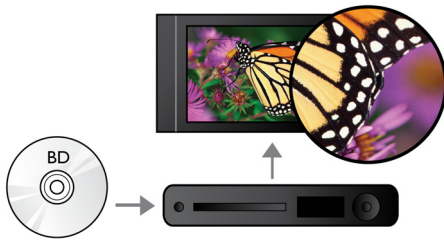

Hear more

- Dolby TrueHD for high fidelity sound

Engage more

- Enjoy all your movies and music from CD and DVD
- USB 2.0 plays video/music from USB flash/hard disk drive
- EasyLink to control all HDMI CEC devices via a single remote
- BD-Live (Profile 2.0) to enjoy online Blu-ray bonus content

PHILIPS

Highlights

Blu-ray Disc playback

Blu-ray Discs have the capacity to carry high definition data, along with pictures in the 1920 x 1080 resolution that defines full high definition images. Scenes come to life as details leap at you, movements smoothen and images turn crystal clear. Blu-ray also delivers uncompressed surround sound - so your audio experience becomes unbelievably real. The high storage capacity of Blu-ray Discs also allow a host of interactive possibilities to be built in. Seamless navigation during playback and other exciting features like pop-up menus bring a whole new dimension to home entertainment.

DVD video upscaling

HDMI 1080p upscaling delivers images that are crystal clear. DVD movies in standard definition can now be enjoyed in high definition resolution - ensuring more details and more true-to-life pictures. Progressive Scan (represented by "p" in "1080p") eliminates the line structure prevalent on TV screens, again ensuring relentlessly sharp images. To top it off, HDMI makes a direct digital connection that can carry uncompressed digital HD video as well as digital multi-channel audio, without conversions to analog - delivering perfect picture and sound quality, completely free from noise.