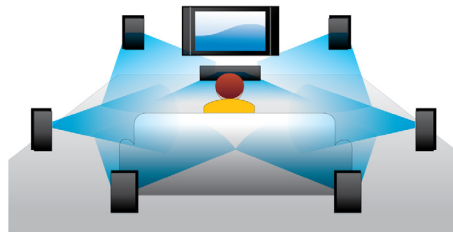

Dolby TrueHD

Dolby TrueHD deliver the finest sound from your Blu-ray Discs. Audio reproduced is virtually indistinguishable from the studio master, so you hear what the creators intended for you to hear. Dolby TrueHD complete your high definition entertainment experience.