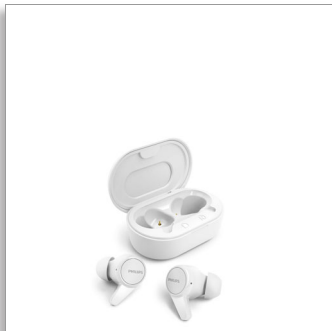

Philips
True Wireless
Headphones

Earbuds with a comfortable fit

Super-small charging case
IPX4 splash/sweat resistant
Up to 18 hours play time

TAT1207WT

Grab and go

Grab, connect and go! These fantastic True wireless headphones come with a super-small charging case that slips into your pocket for reliable, convenient sound wherever you go. IPX4 splash and sweat resistant and up to 18 hours play time!

- Secure, comfortable in-ear fit
- 3 extra pairs of silicone ear tips (large, medium, small)
- 6 mm neodymium drivers for clear, balanced sound
- Ergonomically designed

PHILIPS

True Wireless Headphones

Earbuds with a comfortable fit Super-small charging case, IPX4 splash/sweat resistant, Up to 18 hours play time