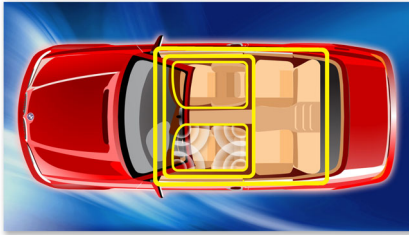

Easy to use

- Browse by folder or song for instant search or quick access
- USB Direct and SDHC card slots for MP3 playback
- Audio out for amplifier addition

Design that blends into your car

- High contrast LCD for perfect viewing
- Detachable front panel for anti-theft security

PHILIPS

Highlights

Music Zone

Philips' innovative Music Zone technology lets the driver and the passengers enjoy their music with more vivid spatial effect, just as the artist intended it to be heard. Users can easily switch the music listening zones from the driver to the passengers and back again to get the best sonic focus in the car. A dedicated zone control button provides three pre-defined settings - Left, Right and Front (and All) - so you can best match your listening needs easily and dynamically alone or with your passengers.