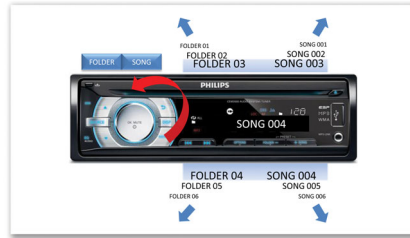

PHILIPS

Highlights

Music Zone

Philips' innovative Music Zone technology lets the driver and the passengers enjoy their music with more vivid spatial effect, just as the artist intended it to be heard. Users can easily switch the music listening zones from the driver to the passengers and back again to get the best sonic focus in the car. A dedicated zone control button provides three pre-defined settings - Left, Right and Front (and All) - so you can best match your listening needs easily and dynamically alone or with your passengers.

Browse by folder or song

This function allows you to find a track or album much faster by letting you browse through songs and folders, which are the usual contents of USB/SDHC devices. With the dedicated folder/song button, only three simple steps are needed to make a search – press folder/song, rotate the volume knob and push to select. This simple process lets you search through your music quickly and easily, letting you to focus on your driving.