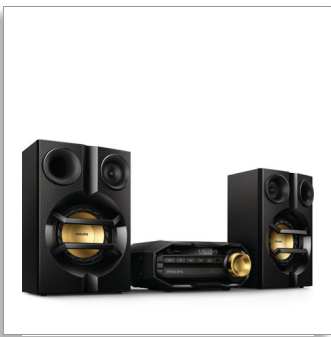

Philips  
Mini Hi-Fi System

Bluetooth®

FX10

## Powerful music wirelessly

Stream music wirelessly over Bluetooth® from any smart device. A dual amplifier offers better sound quality and 230W RMS total output power gives music a solid punch.

### Powerful sound you can hear and feel

- MAX Sound for instant power boost
- Dual amplifier for better sound performance