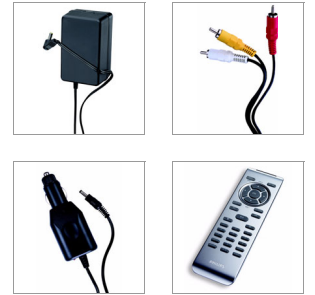

Philips
Portable DVD Player

17.8 cm (7") widescreen LCD
DivX playback

PET740

DVD and DivX[®] movies on the go

with sleek aluminium cover design

Sit back, relax and watch movies on the go on the 7" TFT LCD display of the Philips PET740. Enjoy DVD, DivX[®], MPEG4 movies, MP3-CD and CD on the go. Admire your JPEG photos anytime, anywhere.

- 17.8 cm (7") TFT colour LCD display in 16:9 widescreen format
- Built-in quality stereo speakers

For ultimate convenience

- Enjoy up to 2-hour playback with a built-in battery*
- Car adapter and handy remote control included
- Few buttons for simple and easy control