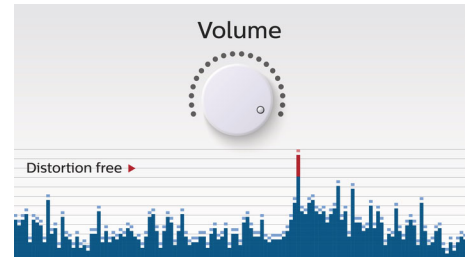

Anti-clipping function

Anti-Clipping lets you play music louder and keeps it high quality, even when the battery is low. It accepts a range of input signals, from 300mV to 1000mV and keeps your speakers safe from damage by distortion. This built-in function monitors the musical signal as it goes through the amplifier and keeps peaks within the amplifier's range, preventing the audio distortion caused by clipping without affecting loudness. A portable speaker's ability to reproduce musical peaks decreases along with battery power, yet anti-clipping reduces peaks caused by low battery, keeping music distortion free.