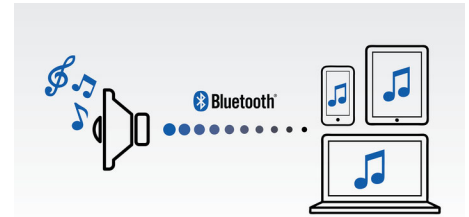

## Wireless music streaming

Bluetooth is a short range wireless communication technology that is both robust and energy-efficient. The technology allows easy wireless connection to iPod/iPhone/iPad or other Bluetooth devices, such as smartphones, tablets or even laptops. So you can enjoy your favorite music, sound from video or game wireless on this speaker easily.