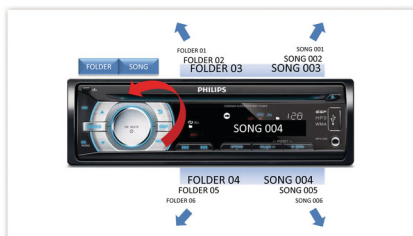

Browse by folder or song

This function allows you to find a track or album much faster by letting you browse

through songs and folders, which are the usual contents of USB/SDHC devices. With the dedicated folder/song button, only three simple steps are needed to make a search – press folder/song, rotate the volume knob and push to select. This simple process lets you search through your music quickly and easily, letting you to focus on your driving.