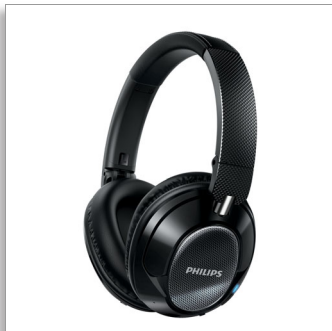

Philips
Wireless noise-cancelling
headphones

40-mm drivers/closed-back

Over-ear
Soft ear cushions
Compact folding

SHB9850NC

More sound, less noise

smart touch controls

Tune in to a universe of music with the Philips SHB9850NC headphones. Boasting up to 99% noise cancellation, they are your ultimate travel companion. Enjoy music easily with smart touch control and one-tap NFC pairing with Bluetooth devices.

Art of Noise Cancellation

- ActiveShield Pro™ noise-cancelling reduces noise by up to 99%

Precision sound

- High-resolution audio reproduces music in its purest form
- 40 mm neodymium speaker drivers deliver precision sound
- High-quality Bluetooth 4.0
- Ergonomic cushions for long wearing comfort and a tight seal

Make life more convenient

- Convenient hands-free calling with mic and Bluetooth® 4.0
- Responsive and user-friendly smart touch controls
- Simple NFC one-tap pairing
- Rechargeable battery offers up to 16 hours of wireless music
- Multi-point plays music and calls on two devices at once
- Talk without removing your headphones with Talk Mode
- Activate Siri and Google Now with a press-on earcan button

40 mm high-definition drivers

Finely tuned 40 mm neodymium drivers combined with a closed-back acoustic system design and over-ear sealing provide an excellent and impressive precision sound.

Compact multi-way folding