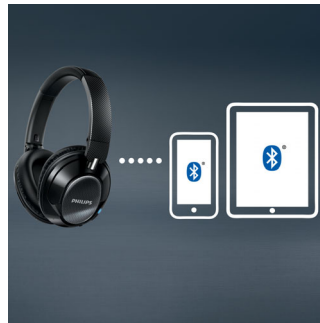

40 mm high-definition drivers

Finely tuned 40 mm neodymium drivers combined with a closed-back acoustic system design and over-ear sealing provide an excellent and impressive precision sound.

Compact multi-way folding

A compact multi-way foldable construction is ideal for an on-the-go companion.

Hands-free calls

Convenient hands-free calling with mic and Bluetooth® 4.0

Multi-point

Multi-point allows you to connect your Philips Bluetooth headphones with two Bluetooth-enabled devices simultaneously. Simply pair up the two devices to enjoy movies and music while effortlessly taking calls in between.

Simple NFC pairing lets you connect your Bluetooth® headphones with any Bluetooth-enabled device – with just a single touch.

Smart touch controls

Smart touch controls on the right earshell allow control of your music and calls with a tap or a swipe. Tap to play or pause music and to answer calls; swipe sideways to change tracks; and swipe up or down to adjust the volume. It's time to forget about hunting for buttons.