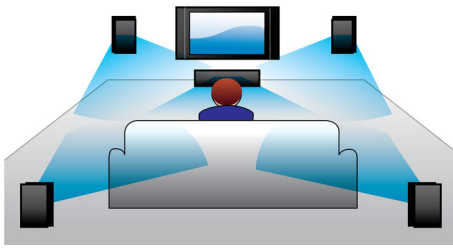

Highlights

Dolby Digital and DTS

Go digital and get the most out of your music and movies. Even stereo music sounds great because Dolby Digital and DTS Digital Surround enhance digital music and videos, pumping it up so you get truly immersive surround sound out of your home cinema speaker.