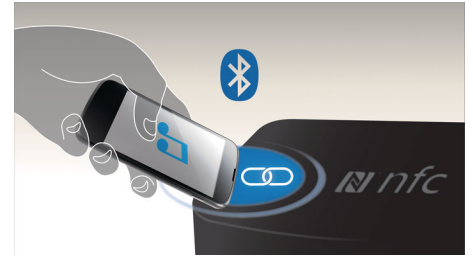

surround sound for an unbelievably real audio experience.

HDMI for HD movies

HDMI is a direct digital connection that can carry digital HD video as well as digital multichannel audio. By eliminating the conversion to analog signals it delivers perfect picture and sound quality, completely free from noise. Movies in standard definition can now be enjoyed in true high definition resolution - ensuring more details and more true-to-life pictures.

Bluetooth wireless streaming

Bluetooth wireless music streaming from your music devices

NFC technology

Pair Bluetooth devices easily with one-touch NFC (Near Field Communications) technology. Just tap the NFC enabled smartphone or tablet on the NFC area of a speaker to turn the speaker on, start Bluetooth pairing, and begin streaming music.