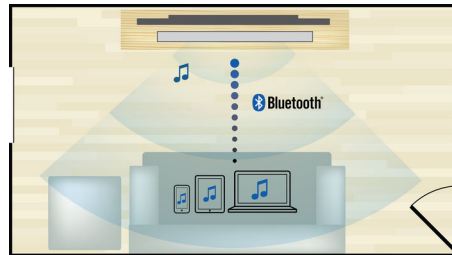

Full HD 3D Blu-ray

Be enthralled by 3D movies in your own living room on a Full HD 3D TV. Active 3D uses the latest generation of fast switching displays for real life depth and realism in full 1080x1920 HD resolution. By watching these images through special glasses with right and left lenses that are timed to open and close in synchrony with alternating images, the full HD 3D viewing experience is created in your home cinema. Premium 3D movie releases on Blu-ray offer a wide, high quality selection of content. Blu-ray also delivers uncompressed

surround sound for an unbelievably real audio experience.

HDMI for HD movies

HDMI is a direct digital connection that can carry digital HD video as well as digital multichannel audio. By eliminating the conversion to analog signals it delivers perfect picture and sound quality, completely free from noise. Movies in standard definition can now be enjoyed in true high definition resolution - ensuring more details and more true-to-life pictures.

Bluetooth wireless streaming

Bluetooth wireless music streaming from your music devices

NFC technology

Pair Bluetooth devices easily with one-touch NFC (Near Field Communications) technology. Just tap the NFC enabled smartphone or tablet on the NFC area of a speaker to turn the speaker on, start Bluetooth pairing, and begin streaming music.

Virtual Surround Sound

Philips Virtual Surround Sound produces rich and immersive surround sound from less than five-speaker system. Highly advanced spatial algorithms faithfully replicate the sonic characteristics that occur in an ideal 5.1-channel environment. Any high quality stereo source is transformed into true-to-life, multi-channel surround sound. No need to purchase extra speakers, wires or speaker stands to appreciate room-filling sound.