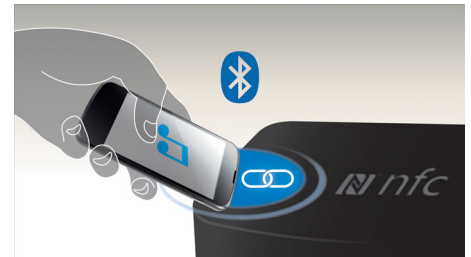

## DivX Plus HD Certified

DivX Plus HD on your Blu-ray player and/or DVD player offers the latest in DivX technology to let you enjoy HD videos and movies from the Internet direct to your Philips HDTV or PC. DivX Plus HD supports the playback of DivX Plus content (H.264 HD video with high-quality AAC audio in an MKV file container) while also supporting previous versions of DivX video up to 1080p. DivX Plus HD for true HD digital video.

## Bluetooth wireless streaming

Bluetooth wireless music streaming from your music devices

## NFC technology

Pair Bluetooth devices easily with one-touch NFC (Near Field Communications) technology. Just tap the NFC enabled smartphone or tablet on the NFC area of a speaker to turn the speaker on, start Bluetooth pairing, and begin streaming music.