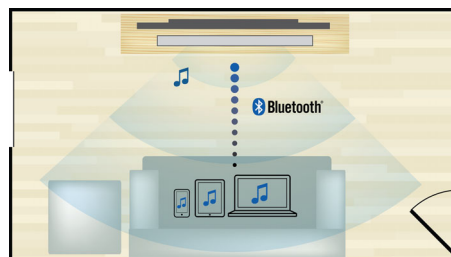

Bluetooth wireless streaming

Bluetooth wireless music streaming from your music devices