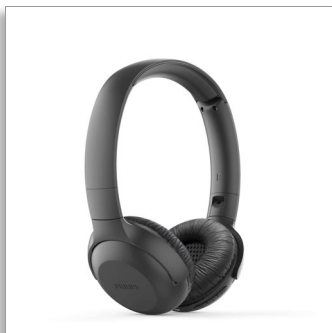

Philips
Wireless Headphone

32mm drivers/closed-back

On-ear
Up to 15 hours play time
Compact folding

TAUH202BK

Get your sounds on

Epic playlists. The latest podcasts. These wireless on-ear headphones deliver crisp sound and punchy bass. The headband is so light you'll barely feel it, and the ear cups fold flat. You get 15 hours play time. Plenty for the day. Or night.

Clear calls. Voice control

- Built-in mic with echo cancellation for clear audio
- Multi-function button. Easily control music and calls

Ready to go. Crisp sound. Punchy bass.

- 15 hours play time. Plenty for the day. Or the night.
- 2-3 hour charging time.
- 32 mm neodymium acoustic drivers. Crisp sound. Punchy bass.

PHILIPS

Wireless Headphone
32mm drivers/closed-back On-ear, Up to 15 hours play time, Compact folding

TAUH202BK/00

Highlights

15 hours play time.

You get 15 hours playtime, and the 32 mm neodymium acoustic drivers give you crisp sound and punchy bass. A full charge takes between two and three hours

Easy to move

The ear cups fold flat and swivel inward, for easy storage in your pocket or bag. Just fold them up and bring them with you.

Multi-function button.

Easily control music and calls via the multi-function button. Don't like the current track.