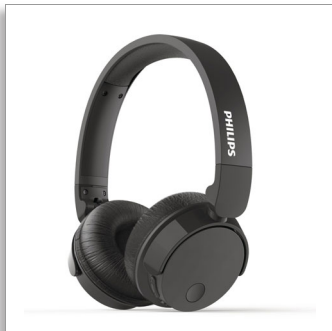

Philips
Wireless noise-cancelling
headphones

32 mm drivers/closed-back

On-ear
Soft ear cushions
Full folding

TABH305BK

Big bold bass. No distractions.

Tune in to your sounds with big, bold bass. Tune out distractions with Active Noise Cancelling (ANC). These wireless on-ear headphones are all about the beats you love. A single charge gives you up to 15 hours of playtime, even with ANC on.

Big bold bass. No distractions.

- 15 hours of play time with Active Noise Cancelling (ANC) on
- 18 hours of play time with ANC off
- Big bass. 32 mm neodymium acoustic drivers
- 2 hours of charging time via USB

Easy to carry. Easy to wear.

- Lightweight, adjustable headband
- Soft ear cups that can be angled for maximum comfort
- Flat-fold design for easy storage in your pocket or bag
- Weight is just 145.5 g. Feel light. Listen heavy