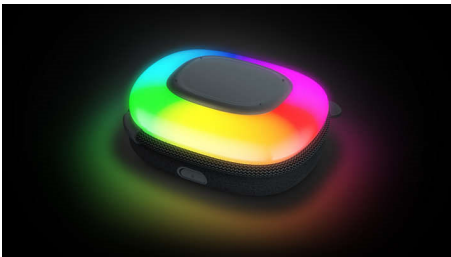

## Add some mood to your music

Light up any room with this wonderful Bluetooth speaker. Choose between three multi-colored light modes to add some mood or a gentle night light at the end of a long day. An attached lanyard makes it super easy to carry your speaker around.

### Great sound. Sleek look.

- 3 light modes. Multi-colored moods or a gentle night light
- Smart, fabric-covered aesthetic
- Smooth, round-edged design

# PHILIPS

Bluetooth speaker with lights  
Passive radiator. Punchy bass Three lighting modes, 5W RMS, Attached lanyard

## 3 light modes

This great speaker features three light modes so you can put some real mood into your music. Choose between a multi-colored party display, a multi-colored fader and a soft, white fader for when you want to settle down at the end of a long day.