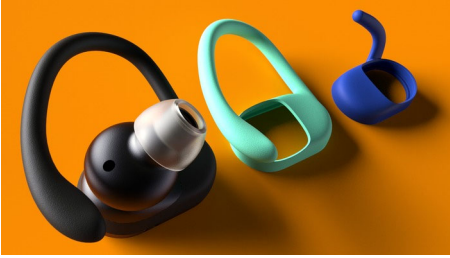

- Let the world in when you need to. Awareness Mode
- Switch between earbuds as you need. Mono mode
- Sound tuned for sports. 9 mm neodymium drivers
- Touch controls. Built-in mic. Easy pairing

From gym to street

- Magnetic charging case. Up to 24 hours play time
- 6 hours play time from a single charge
- Charge for 15 minutes, train an extra hour
- Track your performance and more. Philips Headphones app

PHILIPS

True wireless sports headphones
In-ear fit Heart-rate monitor, Ear hooks or wing tips, UV cleaning

TAA7306BK/00

Highlights

Ear hooks or wing tips

For light- to medium-intensity workouts, flexible and detachable wing tips keep the fit secure. When you're up for a harder session, detachable ear hooks ensure your buds stay put. Pick your ear-hook or wingtip color to suit your style.