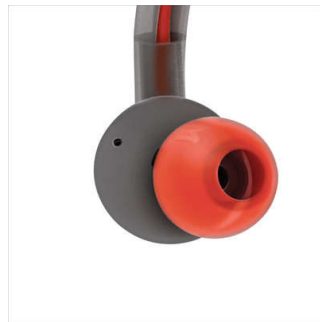

Powerful bass

There's nothing better than a solid groove to get you into your workout rhythm. With ActionFit headphones, your grooves are powered by superbly deep and dynamic bass that will boost any routine, letting you take it to a higher level.