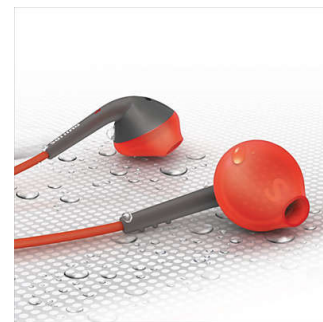

Sweat and rain resistant

ActionFit headphones are specially designed for any active lifestyle. Whatever your sports or workout preference, your headphones can handle the heat, wet and sweat! Crafted with premium water-resistant materials, your headphones are comfortable sweat- and rain-proof.