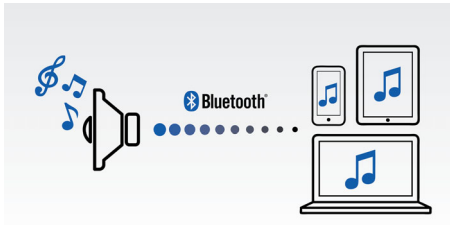

Easy to use

- Smartly designed FlexiDock to fit any Android phone
- Easy Bluetooth pairing Widget for Android phone
- Charge second mobile device via USB port

PHILIPS

Highlights

FlexiDock

The improved version of Philips FlexiDock features a micro USB connector, perfect for any Android powered phone. The docking mechanism is a great fit for any Android phone, thanks to the smooth and rounded edge design of the connector. It offers maximum adjustability. Simply slide the connector left or right, or rotate it to fit any location or orientation of the Micro USB port on your phone. This extreme flexibility is the first of its kind, catering to Android powered phones that are made by different manufacturers with no standardized position and orientation for the micro USB connector.

Wireless music streaming

Bluetooth is a short range wireless communication technology that is both robust and energy-efficient. The technology allows easy wireless connection to iPod/iPhone/iPad or other Bluetooth devices, such as

smartphones, tablets or even laptops. So you can enjoy your favorite music, sound from video or game wireless on this speaker easily.

Easy Bluetooth pairing Widget

Available for download from Google Play, the Philips Bluetooth Audio Connect widget allows you to connect and pair your mobile device to any Philips Bluetooth audio device easily. Tap the widget to automatically add, pair and connect to any Philips Bluetooth audio device. Once paired, you can also rename and change the icons. This widget allows you to have several Philips audio devices, making it easy for you to switch between different Bluetooth devices easily. Simply tap to select your desired Philips audio device and start streaming.