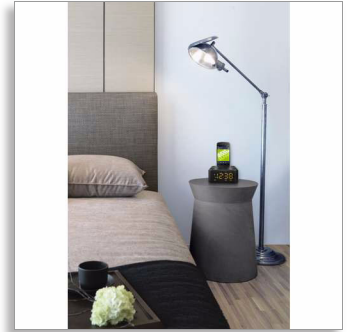

Philips
wireless speaker dock

Bluetooth®
for Android
FM
6W

AS170

Stream your music and charge your Android phone

Get great sound as AS170 speaker fast charges your Android powered phone. Compatible with all Bluetooth enabled devices for simple and easy music streaming. It even wakes you up with songs from your radio.

Surprisingly rich sound

- Neodymium speakers for pure balanced sound
- Wireless music streaming via Bluetooth
- FM digital tuning with presets
- Audio-in for easy portable music playback

Elegant and compact

- Elegant and compact design to fit on any bedside table
- Clock display for clear time viewing
- Dual alarm to wake you and your partner at different times
- Sleep timer for easy falling asleep to your favorite music

Easy to use

- Smartly designed FlexiDock to fit any Android phone
- Easy Bluetooth pairing Widget for Android phone
- Charge second mobile device via USB port

PHILIPS

Highlights

FlexiDock

The improved version of Philips FlexiDock features a micro USB connector, perfect for any Android powered phone. The docking mechanism is a great fit for any Android phone, thanks to the smooth and rounded edge design of the connector. It offers maximum adjustability. Simply slide the connector left or right, or rotate it to fit any location or orientation of the Micro USB port on your phone. This extreme flexibility is the first of its kind, catering to Android powered phones that are made by different manufacturers with no standardized position and orientation for the micro USB connector.