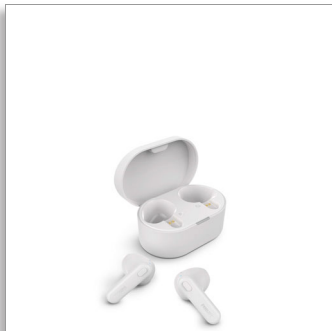

Philips
True Wireless
Headphones

Clear call quality

13 mm drivers for punchy bass
Ergonomic design for comfort
IPX4 splash/sweat resistant

TAT1138WT

Hear your sounds clearly

Hear your sounds perfectly. These True Wireless headphones use 13 mm drivers for lush sound and punchy bass and an AI mic for clear calls. With IPX4 splash and sweat resistance and a pocket-sized charging case for 15 hours play time.

Style and comfort

- Ergonomically designed ear buds for all day comfort
- Short hockey stick design

Active all day

- IPX4 splash and sweat resistant
- No worries. Up to 15 hours play time with the case

Powerful playlists. Clear calls

- Custom 13 mm drivers for lush sound and punchy bass
- AI mic for clear call quality

PHILIPS

True Wireless Headphones

Clear call quality 13 mm drivers for punchy bass, Ergonomic design for comfort, IPX4 splash/sweat resistant

Dimensions

- Charging case dimension(WxDxH): 3.11 x 5.95 x 3.20 cm
- Earbud dimension(WxDxH): 1.85 x 2.97 x 2.02 cm
- Total weight: 0.037 kg

UPC

- UPC: 8 40063 20317 4

Voice assistant

- Voice assistant compatible: Apple Siri, Google Assistant
- Voice assistant activation: Manual
- Voice assistant support