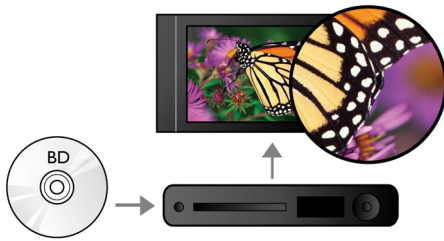

See more

- Blu-ray Disc playback for sharp images in full HD 1080p
- DVD video upscaling to 1080p via HDMI for near-HD images

Hear more

- Dolby TrueHD for high fidelity sound

Engage more

- EasyLink to control all HDMI CEC devices via a single remote
- Enjoy all your movies and music from CD and DVD

PHILIPS

Highlights

Blu-ray Disc playback

Blu-ray Discs have the capacity to carry high definition data, along with pictures in the 1920 x 1080 resolution that defines full high definition images. Scenes come to life as details leap at you, movements smoothen and images turn crystal clear. Blu-ray also delivers uncompressed surround sound - so your audio experience becomes unbelievably real. The high storage capacity of Blu-ray Discs also allow a host of interactive possibilities to be built in. Seamless navigation during playback and other exciting features like pop-up menus bring a whole new dimension to home entertainment.

DVD video upscaling

HDMI 1080p upscaling delivers images that are crystal clear. DVD movies in standard

definition can now be enjoyed in high definition resolution - ensuring more details and more true-to-life pictures. Progressive Scan (represented by "p" in "1080p") eliminates the line structure prevalent on TV screens, again ensuring relentlessly sharp images. To top it off, HDMI makes a direct digital connection that can carry uncompressed digital HD video as well as digital multi-channel audio, without conversions to analog - delivering perfect picture and sound quality, completely free from noise.