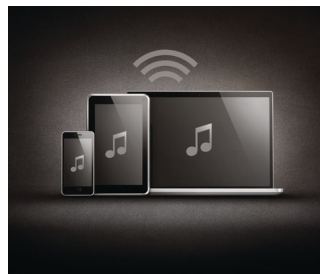

Bluetooth aptX®

Bluetooth aptX® for wireless music streaming

Specifications

Sound

- Philips Branded feature: SoundSphere
- Equalizer settings: Movie, Music
- Speaker output power: 109dB
- Audio Digital Processing: Cirrus Logic Digital Signal Processor
- Multi-channel audio format: Dolby Digital
- Speaker system output power: 2 x 100W @ 0.1% THD
- System amplifiers: Hypex Class-D Digital Amplifier

Loudspeakers

- Loudspeaker types: 2 x Bass reflex speaker system
- Speaker Frequency Range: (-6dB) 30Hz - 40KHz, (-3dB) 40Hz - 30K Hz
- Enclosure type: Vented System
- Bass driver: 163mm/6.5" concave diaphragm
- High frequency driver: 25mm/1" ring radiator fabric dome
- Cabinet volume: 14 L

Connectivity

- Rear Connections: HDMI 1.4 output (ARC), HDMI IN 1, HDMI IN 2, Audio in (RCA)
- Wireless connection: Bluetooth aptX

Power

- Power supply: 220-240V, 50Hz
- Standby power consumption: <0.5

Accessories

- Included accessories: Power cord, Quick start guide, Remote Control, User Manual, World Wide Warranty leaflet

Packaging dimensions

- Packaging type: Carton
- Number of products included: 1
- Type of shelf placement: Laying
- Packaging dimensions (W x H x D): 102 x 52.5 x 49 cm
- Gross weight: 37 kg
- Nett weight: 30 kg
- Tare weight: 7 kg
- EAN: 87 12581 69156 1

Outer Carton

- Number of consumer packagings: 1
- Outer carton (L x W x H): 102 x 49 x 52.5 cm
- Gross weight: 37 kg
- Nett weight: 30 kg
- Tare weight: 7 kg
- EAN: 87 12581 69156 1

Product dimensions

- Product dimensions (W x H x D): 69.1 x 35.3 x 38.3 cm
- Weight: 28.72 kg
- Product dimensions with stand (W x H x D): 69.22 x 110.62 x 38.3 cm
- Weight (with stand): 28.72 kg

Issue date 2022-06-03

Version: 7.1.7

12 NC: 8670 001 04061
EAN: 87 12581 69156 1

© 2022 Koninklijke Philips N.V.
All Rights reserved.

Specifications are subject to change without notice.
Trademarks are the property of Koninklijke Philips N.V.
or their respective owners.

www.philips.com