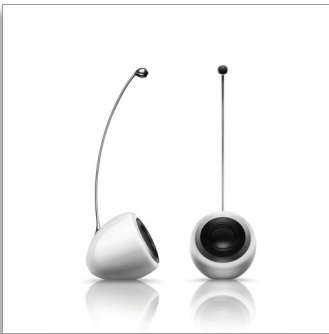

Philips Fidelio Design
collection
SoundSphere DesignLine

Cinematic Virtual surround
Bluetooth® aptX
2 HDMI In & HDMI out ARC

PS1

Feel the emotions of a live performance

Obsessed with sound

Philips SoundSphere Signature speaker offers you a more natural sound reproduction, and a deeper and wider sound impression. Beautiful design statement, suitable for movies and music.

Peerless sound quality

- Best sound companion to Philips DesignLine TV
- SoundSphere floating tweeter for deep wide sound
- Cinematic Virtual Surround for lifelike 3D sound

Exquisite ethereal design and finishing

- Contemporary design and premium finishing
- Speaker enclosure handcrafted from solid wood
- Luxurious piano lacquer finish

Advanced intuitive control

- Bluetooth aptX® for wireless music streaming
- EasyLink controls HDMI-CEC devices on one remote
- HDMI ARC to access all the sound from your TV

PHILIPS
Fidelio

Highlights

Best sound companion

Best sound companion to Philips DesignLine TV

SoundSphere Floating Tweeter

SoundSphere floating tweeter for deep wide sound

Cinematic Virtual Surround

Bring the cinema into your home with Philips Cinematic Virtual Surround. Tuned by Philips sound experts, Cinematic Virtual Surround crafts a deep, all-encompassing sound using less than five speakers. The sonic qualities of a full 5.1 surround system is recreated with a series of highly advanced spatial algorithms, producing a sound that feels as true to life as real surround sound. Any high quality stereo sound can be transformed into true-to-life, multi-channel surround sound, just like you would get in the cinema. All without buying extra speakers, wires or speaker stands.