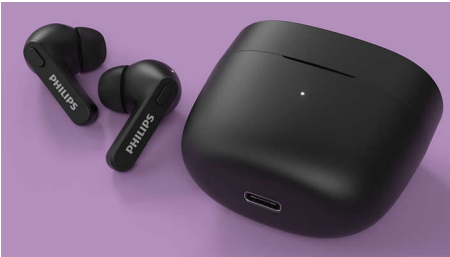

- Make calls using a single earbud. Mono mode
- 4 colors. 'Hockey-stick' design
- Secure, comfortable in-ear fit
- Soft silicone ear-tip covers in small, medium, and large

Small charging case. Up to 18 hours play time.

True Wireless Headphones

Earbuds with in-ear fit Super-small charging case, IPX4 water protection, Up to 18 hours play time

Highlights

IPX4 splash/sweat resistant

With an IPX4 rating and powerful 6 mm drivers, these headphones let you enjoy great sound in any weather. Fully splash resistant, they won't mind a little sweat and you don't need to worry about getting caught in the rain.

Super-small charging case

Hit the road with multiple charges in your pocket. You get up to 6 hours play time from a single charge, plus 12 extra hours from a fully

charged case. A short 15-minute charge in the case gives you an hour of play time. A full charge of the case takes 2 hours via USB-C.

Secure, comfortable in-ear fit

You get real comfort thanks to soft, interchangeable silicone ear-tip covers. The ear-tips on each earbud insert securely into your ear canal, creating a perfect seal that diminishes external noise. The 'hockey stick' form factor keeps each earbud secure.