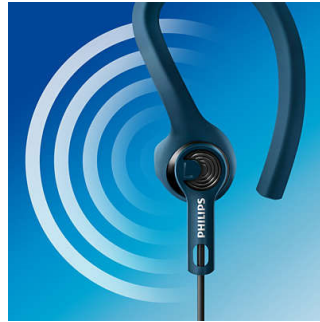

Protection

- Ideal for intense workouts with IPX4 water resistance
- Kevlar® reinforced cable for ultimate durability
- Washable after workouts

Freedom

- Extreme comfort for training: 4.69gm ultralight headphones
- Personalise your fit with ear hook, fin or earbud styles
- Cable clip included for tangle-free workout

Extra durable Kevlar® cable

Designed for durability and strength. Its Kevlar-coated cable is protected against tearing and breaking, withstanding extreme workouts.

High-performance sound

13.6-mm (0.5") drivers pump out high performance sound, pushing you to perform at your best.