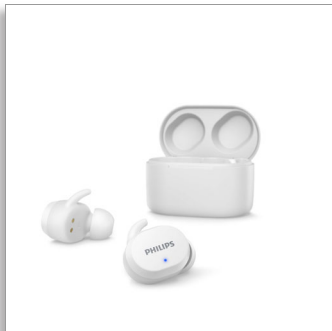

Philips
True Wireless
Headphones

Earbuds with in-ear fit

Portable charging case
IPX5 water protection
Up to 26 hours of play time

TAT3216WT

Secure and comfortable. Touch controls.

From phone meetings to playlists in the park, these true wireless headphones are there for you. They don't mind rain or sweat, and you get great sound and a secure in-ear fit that won't come loose. Plus 24 hours play time with the case.

Extremely convenient. Super comfortable.

- Make calls using a single earbud. Mono mode
- Secure, comfortable in-ear fit
- 2 colours. Soft wing tips. 3 sizes of ear-tip cover

Portable charging case. Up to 24 hours play time

Secure, comfortable in-ear fit

You get real comfort thanks to soft, interchangeable silicone ear-tip covers. The ear-tip covers securely insert into your ear canal, creating a perfect seal that diminishes external noise. The wing tips keep each earbud secure.

Product dimensions

- Height: 4 cm
- Width: 9 cm
- Depth: 5 cm
- Weight: 0.055 kg

Accessories

- Quick Start Guide
- Eartips: 3 pairs (S/M/L)
- Charging case
- Charging cable: USB-C cable, 500 mm

Design

- Colour: White
- Wearing style: In-ear
- Ear coupling material: Silicone
- Ear fitting: In-ear
- In-ear fitting type: Silicone ear-tip