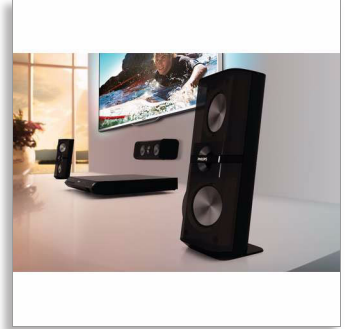

Philips
5.1 Home theater with 3D
Angled speakers

3D Blu-ray
dock iPod/iPhone

HTB7530KD

Enjoy powerful home cinema with 3D Angled Speakers

Obsessed with sound

Maximize your home cinema sound experience with dynamic 3D Directional Angled Speakers! Play all your favorite entertainment content including 3D Blu-ray on this innovative Philips HTB7530 home cinema system.

Great listening experience

- 1000W RMS power delivers great sound for movies and music
- 3D Angled Speakers disperse sound evenly around the room
- DynamicSurround for a more immersive surround experience

Simply enjoy all your entertainment

- Dock included for convenient playback from your iPod/iPhone
- Built-in WiFi to enjoy your connected media wirelessly
- Instant 2D to 3D conversion for a lifelike movie experience
- Karaoke for fun and exciting song contests at home
- CinemaPerfect HD for clearer and sharper video playback
- Internet radio to enjoy the world of online radio channels
- Turn your Smartphone into a remote for Philips AV products