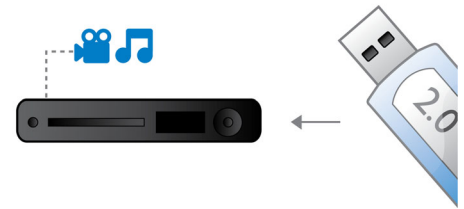

Dimensions

- Set dimensions (W x H x D): 90 x 50 x 100 mm
- Packaging dimensions (W x H x D): 220 x 140 x 62 mm

Highlights

Hi-Speed USB 2.0 Link

The Universal Serial Bus or USB is a protocol standard that is conveniently used to link PCs, peripherals and consumer electronic equipment. Hi-Speed USB devices have a data transfer rate of up to 480 Mbps - up from the 12 Mbps in original USB ones. With Hi-Speed USB 2.0 Link, all you have to do is plug in your USB device, select the movie, music or photo and play away.