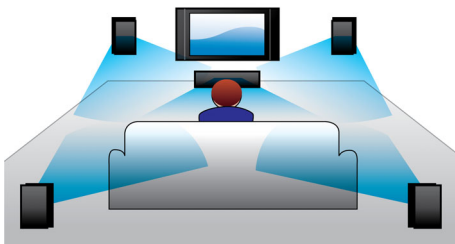

Designed to enhance your cinema at home

- Modern design to complement your home environment

PHILIPS

5.1 Home theater
DVD USB 2.0, Karaoke

Highlights

300W RMS power

300W RMS power delivers great sound for movies and music

Dolby Digital

Because Dolby Digital, the world's leading digital multi-channel audio standards, make use of the way the human ear naturally processes sound, you experience superb quality surround sound audio with realistic spatial cues.

with the superior sound quality of the Philips home cinema system.

HDMI for HD movies

HDMI is a direct digital connection that can carry digital HD video as well as digital multichannel audio. By eliminating the conversion to analog signals it delivers perfect picture and sound quality, completely free from noise. Movies in standard definition can now be enjoyed in true high definition resolution - ensuring more details and more true-to-life pictures.