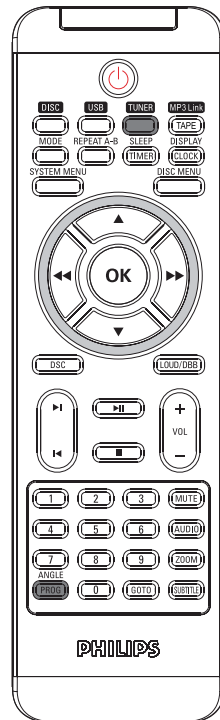

Step B **Setup**

Setting the clock

- 1 In standby mode, press and hold **CLOCK/DISPLAY**.
- 2 Press **PROG** repeatedly to select 12 hour or 24 hour format.
- 3 Press **CLOCK/DISPLAY** to confirm.
- 4 When the hour digits flash, press **◀/▶** to set the hours.
- 5 Press **CLOCK/DISPLAY** again and the minute digits flash. Then press **◀/▶** to set the minutes.
- 6 Press **CLOCK/DISPLAY** again to confirm the time setting.

Step C Enjoy

Playing a disc

1

Press **DISC** to select DISC.

2

Lift the disc door on the top of the unit.

3

Insert a disc with the printed side facing up, then close the disc door.

1

Insert the USB device's USB plug into the socket  on the main unit.

2

Press **USB** to select USB.

3

Play the USB's audio files as you do with the albums/tracks on a CD.

Programming and tuning to radio stations

- 1 Press **TUNER** to select tuner source.
- 2 Press **PROG/ANGLE** for more than two seconds to program all available stations in order of waveband.
- 3 Press **◀** or **▶** until the desired preset station is displayed.