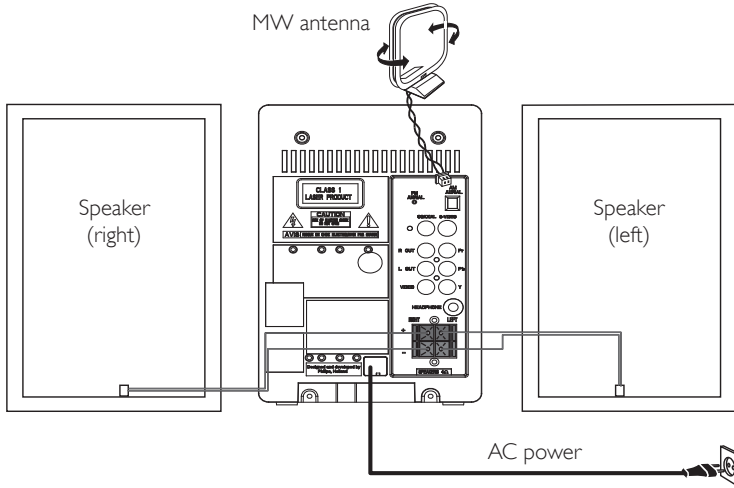

Quick Start Guide

Step A *Connect*

Step B *Setup*

Step C *Enjoy*

What's in the Box?

You should find these items upon opening the box.

Remote Control

MW antenna

Audio/video cable

Quick Start Guide

User Manual

Step A **Connect**

- 1 Connect the speaker cables.
- 2 Connect the AC power cord to the wall socket.

Tip

See the User Manual for how to connect other equipment to this apparatus.

Step B **Setup**

Setting the clock

- 1 In standby mode, press and hold **CLOCK/DISPLAY**.
- 2 Press **PROG** repeatedly to select 12 hour or 24 hour format.
- 3 Press **CLOCK/DISPLAY** to confirm.
- 4 When the hour digits flash, press **◀/▶** to set the hours.
- 5 Press **CLOCK/DISPLAY** again and the minute digits flash. Then press **◀/▶** to set the minutes.
- 6 Press **CLOCK/DISPLAY** again to confirm the time setting.

Step C Enjoy

Playing a disc

1

Press **DISC** to select DISC.

2

Lift the disc door on the top of the unit.

3

Insert a disc with the printed side facing up, then close the disc door.