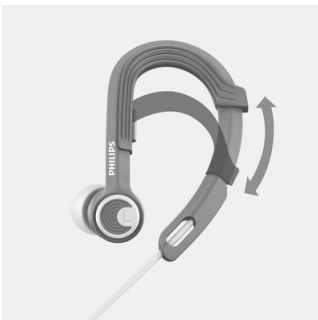

## 3 choices of ear tips sizes

3 ear tip sizes for the optimum fit

## 7.1g ultra lightweight design\*

Weighing in at just 7.1g, these Actionfit sports earphones are so light and comfortable that you will forget you are even wearing them. Perfect for keeping you going right through the hard final miles.

## Adjustable earhook

An adjustable ear hook ensures the ActionFit SHQ3300 headphones fit your ears perfectly.

Just put the headphones on and slide the adjustable hook up or down for a snug fit. Whatever your workout or terrain, your headphones will stay on comfortably.