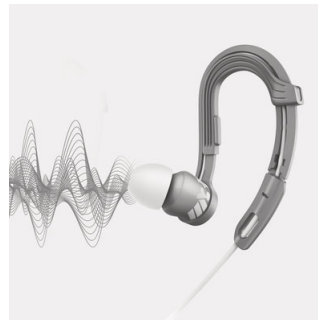

High performance sound

8.6mm neodymium drivers pump out high performance sound, pushing you to perform at your best.

Sound isolation

Insert earphones create a tight seal in the ear canal, resulting in a strong isolation effect. Our oval acoustics tubes are ergonomically optimized to ensure exceptional fit.