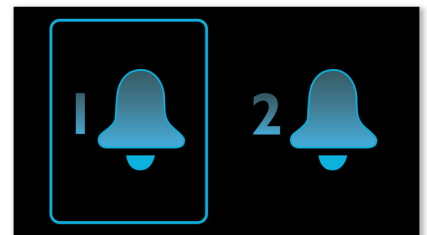

Dual alarm

The Philips audio system comes with two alarm times. Set one alarm time to wake you up and the other time to wake up your partner.

Battery back-up

Battery back-up ensures memory of time during power failure