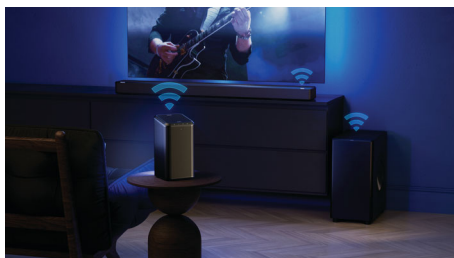

Philips Wireless Home System

You can sync multiple FS1 speakers to enjoy superb multi-room sound. Pair with a

compatible Philips TV* for more cinematic sound and better vocals, or connect two speakers to a Fidelio FB1 soundbar to create a true 7.1.4 surround-sound set-up. Add a Fidelio FW1 subwoofer to deepen the bass.