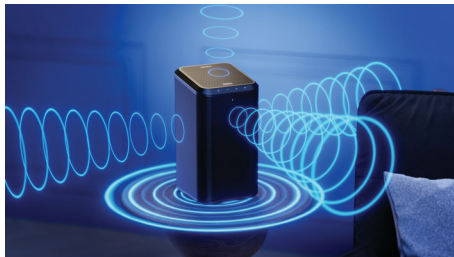

Highlights

Natural Fidelio sound

The Fidelio FS1 speaker brings music and movies to life with sparkling highs, warm midrange frequencies and rich bass. A down-firing woofer and twin passive radiators add real depth to every beat—and every score. It's perfect for small- to medium-sized rooms.