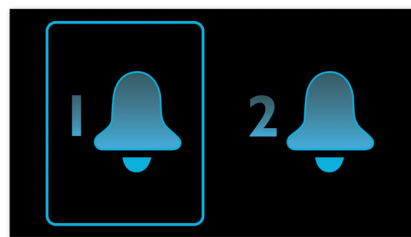

Dual alarm

The Philips audio system comes with two alarm times. Set one alarm time to wake you up and the other time to wake up your partner.