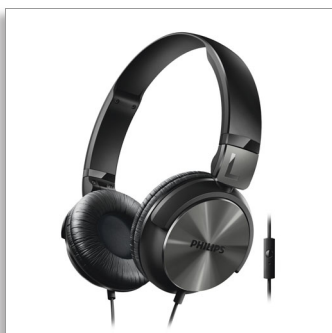

Philips  
Headphones with mic

32mm drivers/closed-back  
On-ear

SHL3195BK

## Rich bass

#### Perfect listening experience

- 32mm speaker drivers for powerful and dynamic sound
- Closed type acoustics provide good sound isolation

### 32mm speaker driver

32mm high-powered drivers deliver clear, detailed and natural sound.