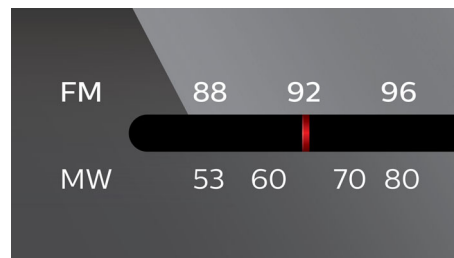

FM/MW tuner

FM/MW (AM) stereo tuner

Line-in connection

MP3 line-in connectivity allows direct playback of MP3 content via your audio system. By simply connecting your portable MP3 player to the audio system via its built-in line-in jack, you can enjoy superb sound quality while playing your favorite music from your portable MP3 player.

Specifications

Audio playback

- Playback media: CD, CD-R, CD-RW
- Disc playback modes: fast forward/backward, next/previous track search, repeat/shuffle/program

Tuner/Reception/Transmission

- Tuner bands: FM, MW
- Antenna: FM antenna

Sound

- Sound enhancement: Dynamic Bass Boost
- Sound system: stereo
- Volume control: rotary (analogue)
- Output power: 2 x 1 W RMS

Loudspeakers

- No. of built-in speakers: 2
- Speaker grille finishing: metal

Connectivity

- MP3 Link: 3.5mm stereo line in

Power

- Battery type: C size (LR14)
- Battery voltage: 1.5 V
- Number of batteries: 6
- Power type: AC Input

Accessories

- Cables/Connection: power cord
- Others: User Manual
- Warranty: Warranty Certificate

Convenience

- Loader type: top

Dimensions

- Gross weight: 2 kg
- Packaging depth: 264 mm
- Packaging height: 155 mm
- Packaging width: 284 mm
- Weight: 1.6 kg
- Main unit depth: 245 mm
- Main unit height: 123 mm
- Main unit width: 262 mm

Issue date 2015-01-22

Version: 1.0.3

12 NC: 8670 000 52724
EAN: 87 12581 48372 2

© 2015 Koninklijke Philips N.V.
All Rights reserved.

Specifications are subject to change without notice.
Trademarks are the property of Koninklijke Philips N.V.
or their respective owners.

www.philips.com