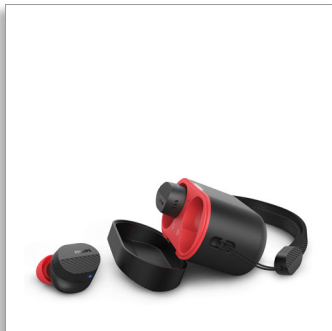

Philips
True Wireless
Headphones

Detailed, natural sound

Noise Cancelling Pro
Clearer calls on the go
Reliable in-ear fit

TAA5508BK

Your workout essential

From the gym to the street, these noise-cancelling, true wireless sports headphones will motivate your moves! Music and podcasts sound great, and you'll be heard clearly if you stop to take a call. A reliable in-ear fit keeps the earbuds nicely in place.

Reliable in-ear fit

Doesn't matter how you move, these buds stay put. The silicone ear tips feature a textured grip pattern, which helps the earbuds stay in your ears and makes them easy to hold with

sweaty hands. The surface of the earbuds is reflective, which can help with visibility at night.