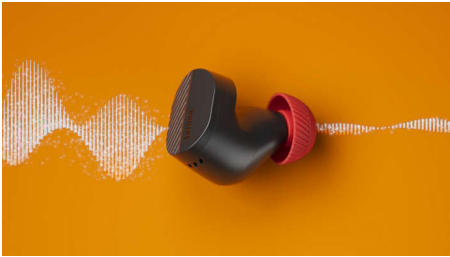

True Wireless Headphones

Detailed, natural sound Noise Cancelling Pro, Clearer calls on the go, Reliable in-ear fit

Highlights

Noise Cancelling Pro

Busy gym? Windy park? Adaptive noise cancellation quickly reacts to your surroundings to suppress external noise, including wind, in real time. If your run takes you near busy roads, you can tap an earbud to activate Awareness Mode and let outside sounds in.