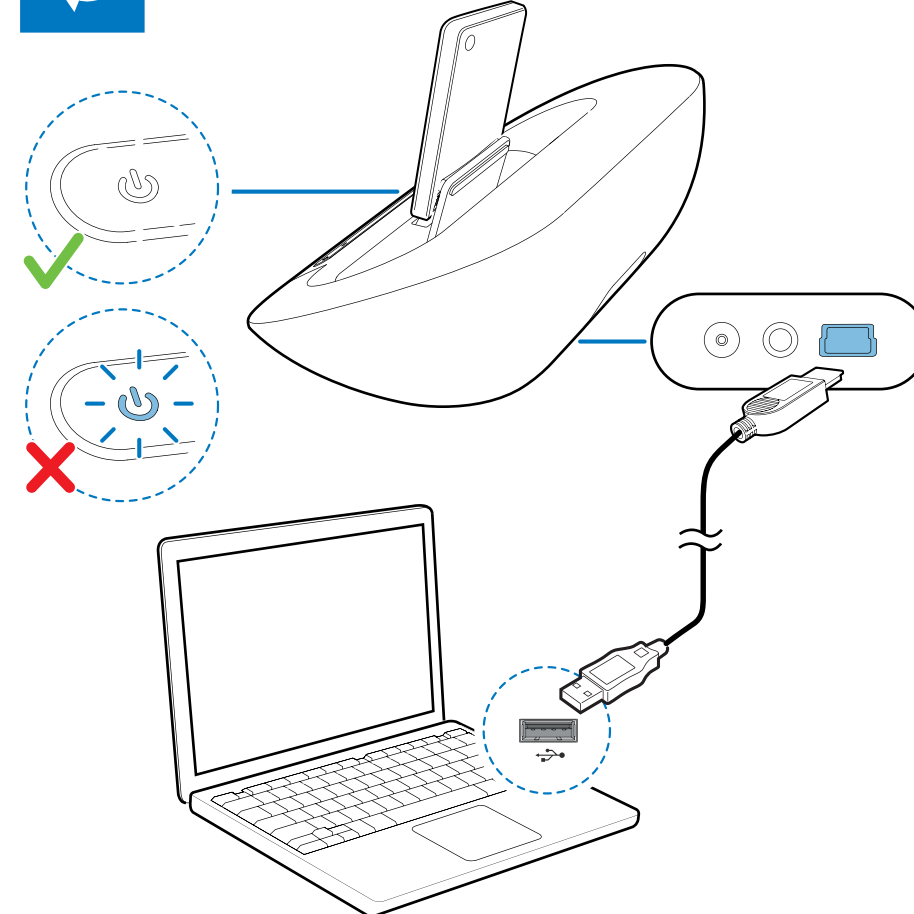

Register your product and get support at
www.philips.com/welcome

DS3510