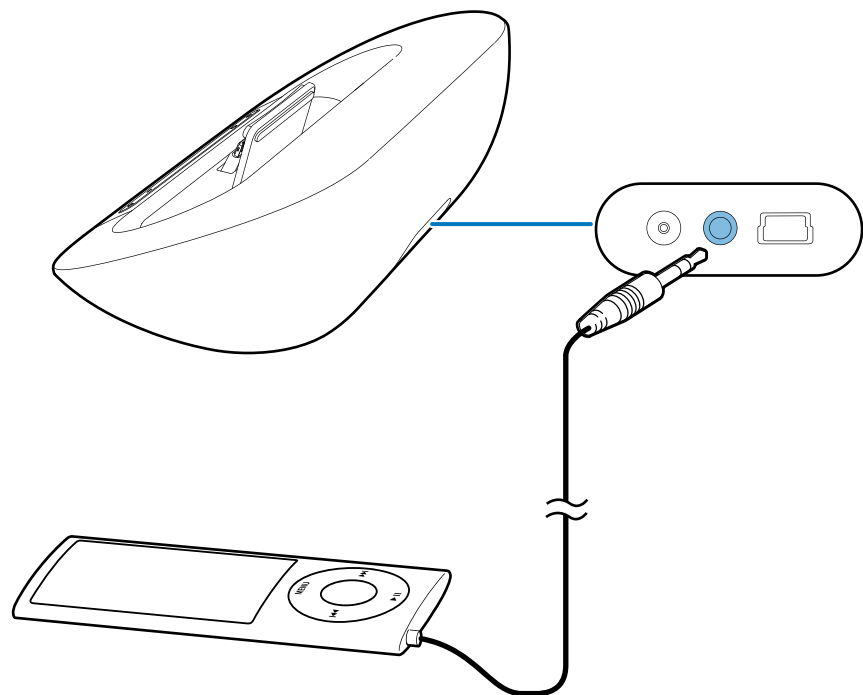

Register your product and get support at
www.philips.com/welcome

DS3510