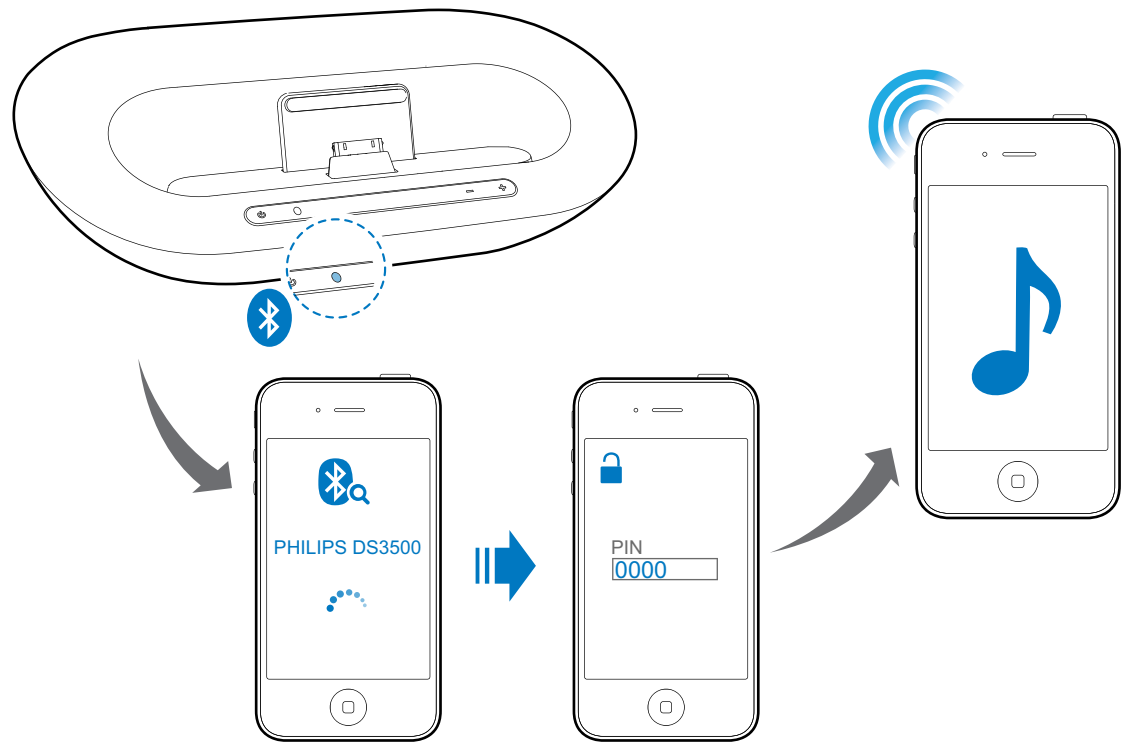

Register your product and get support at
www.philips.com/welcome

DS3510