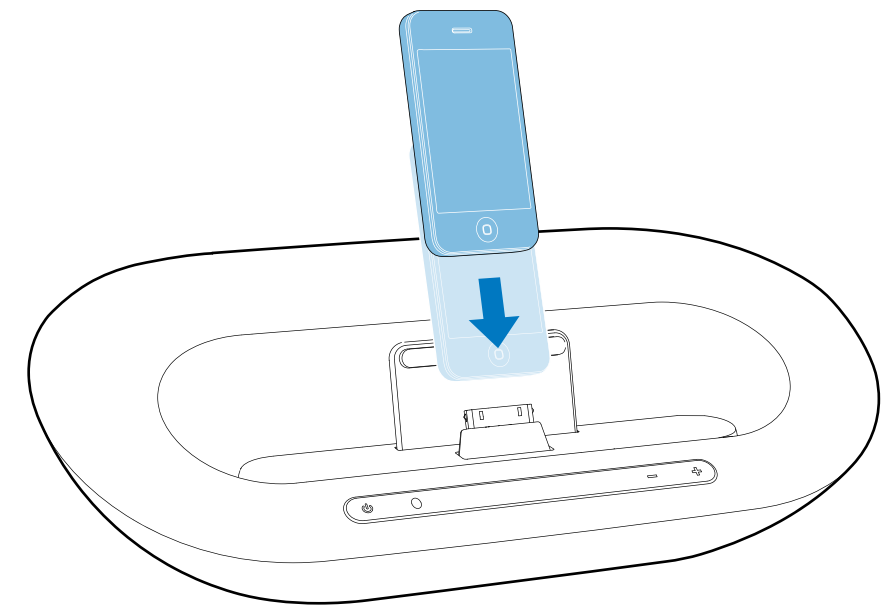

Be responsible
Respect copyrights