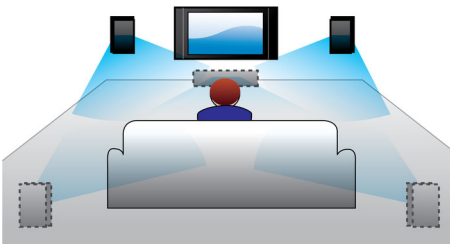

PHILIPS

Highlights

Super slim speakers

Super Slim Speakers deliver an uncompromised surround sound experience in a slim and elegant design. Silk-soft dome tweeters incorporating a powerful Neodymium magnet system perfectly capture the mid and high frequencies without any loss of details from movie or music sources. The result is superbly clear, true-to-life sound, just like the artiste intended.

Dolby Virtual Speaker

Dolby Virtual Speaker is a sophisticated audio virtualization technology that produces rich and immersive surround sound from a two-speaker system. Highly advanced spatial algorithms faithfully replicate the sonic characteristics that occur in an ideal 5.1-channel environment. DVD playback is enhanced by expanding the 2-channel environment. When combined with Dolby Pro Logic II processing, any high quality stereo source is transformed into true-to-life, multi-channel surround sound. No need to purchase extra speakers, wires or speaker stands to appreciate room-filling sound.