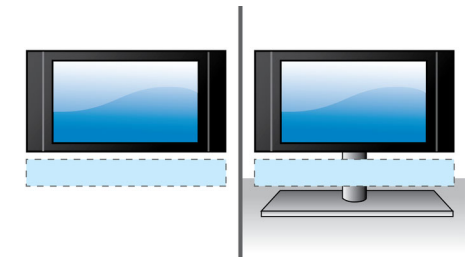

Dolby Virtual Speaker

Dolby Virtual Speaker is a sophisticated audio virtualization technology that produces rich and immersive surround sound from a two-speaker system. Highly advanced spatial algorithms faithfully replicate the sonic characteristics that occur in an ideal 5.1-channel environment. DVD playback is enhanced by expanding the 2-channel environment. When combined with Dolby Pro Logic II processing, any high quality stereo source is transformed into true-to-life, multi-channel surround sound. No need to purchase extra speakers, wires or speaker stands to appreciate room-filling sound.

SoundBar design

The SoundBar home cinema speaker lends an air of sophistication and grace to any living room. Though it is designed to fit a flat TV with a 81 cm (32") screen or larger, it will also sit under any other flat TV like a companion - matching all your interior and your lifestyle.

Touch panel for playback

Intuitive touch panel controls allows you to control the volume as well as other playback options by simply pressing the touch sensitive controls on the front panel.

Flexible placement