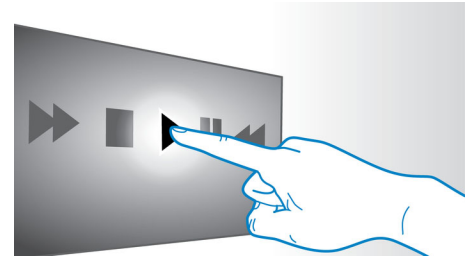

Touch panel for playback

Intuitive touch panel controls allows you to control the volume as well as other playback options by simply pressing the touch sensitive controls on the front panel.