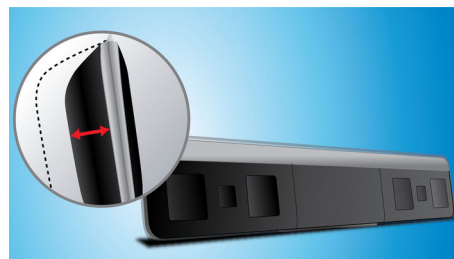

PHILIPS

Highlights

Super slim speakers

Super Slim Speakers deliver an uncompromised surround sound experience in a slim and elegant design. Silk-soft dome tweeters incorporating a powerful Neodymium magnet system perfectly capture the mid and high frequencies without any loss of details from movie or music sources. The result is superbly clear, true-to-life sound, just like the artiste intended.

Dolby Virtual Speaker

Dolby Virtual Speaker is a sophisticated audio virtualization technology that produces rich and immersive surround sound from a two-speaker system. Highly advanced spatial algorithms faithfully replicate the sonic characteristics that occur in an ideal 5.1-channel environment. DVD playback is enhanced by expanding the 2-channel environment. When combined with Dolby Pro Logic II processing, any high quality stereo source is transformed into true-to-life, multi-channel surround sound. No need to purchase extra speakers, wires or speaker stands to appreciate room-filling sound.

300W RMS power

300W RMS power delivers great sound for movies and music

Super slim SoundBar design

Super slim SoundBar design with flat panel speakers

Wireless subwoofer

Wireless subwoofer for incredible bass without the wires

SoundBar design

The SoundBar home cinema speaker lends an air of sophistication and grace to any living room. Though it is designed to fit a flat TV with a 81 cm (32") screen or larger, it will also sit under any other flat TV like a companion - matching all your interior and your lifestyle.