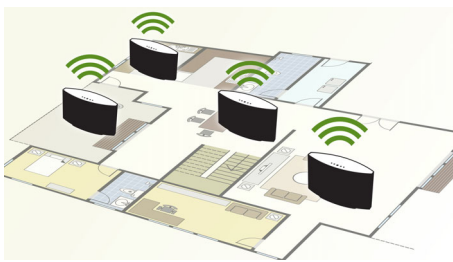

Multiroom speakers

Multiroom speakers let you play songs in one room, or in many at the same time, so your music can either follow you around the house or stay where you want it. Each person can play to any selected speaker, and when additional speakers are purchased they can be added to the system wirelessly and easily.