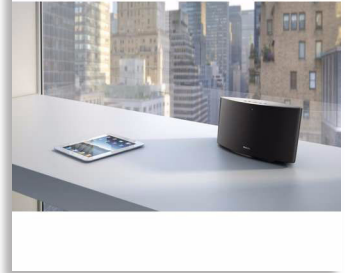

Philips  
Spotify multiroom speaker

**Spotify Connect**  
Multiroom  
Just hit "PLAY"

SW700M

## Spotify in every room

Enjoy authentic sound conveniently with 2 audiophile drivers and Spotify Connect. Play Spotify on any speaker using the Spotify app as a remote, expand your system wirelessly to any room and hit play to start where you left off.

## Spotify as a remote

Using Spotify Connect you can easily browse, explore, and play music from any room in the house using your smart device as a remote. With a direct Spotify connection, you can play music straight from the cloud so your smart device can be used for calls, videos or even go out of range without interrupting your music. This is also more battery friendly, since energy used for music is minimized. All the same great Spotify features are there, from its ready-made lists to its high sampling rates. Everything you need to discover new music and hear it at its best.