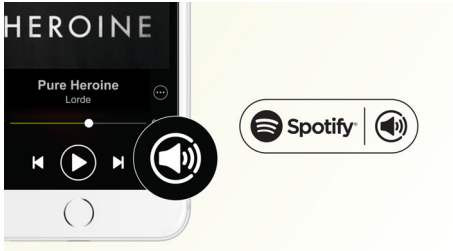

### Just hit 'PLAY' button

- One-press 'Play' for the last heard Spotify track
- Flip from room (speaker A) to room (speaker B)
- Press 'Play' for 'Music Follows Me'

### Natural clear sound

- Natural clear sound with 2 audiophile-grade drivers

# PHILIPS

Spotify multiroom speaker  
Spotify Connect Multiroom, Just hit "PLAY"

## Spotify as a remote

Using Spotify Connect you can easily browse, explore, and play music from any room in the house using your smart device as a remote. With a direct Spotify connection, you can play music straight from the cloud so your smart device can be used for calls, videos or even go out of range without interrupting your music. This is also more battery friendly, since energy used for music is minimized. All the same great Spotify features are there, from its ready-made lists to its high sampling rates. Everything you need to discover new music and hear it at its best.