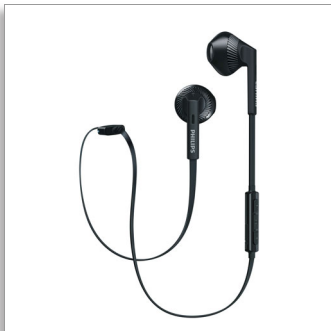

Philips
Bluetooth Headset

14.2mm drivers/ open-back

Earbud
Flat cable

SHB5250BK

Wireless freedom, powerful sound

Designed to fit ear geometry

Designed for wireless freedom on the go, these Philips MyJam FreshTones BT earphones feature 14.2mm drivers for big bass and optimal fit designed around ear geometry.

Always ready to go

- Flex-grip cable relief enhances durability and connectivity
- Wireless control for music enjoyment and calls

Listen for longer

- Designed to fit ear geometry comfortably
- Tangle-free flat cable for convenience on the go
- Bluetooth version 4.1 and HSP/HFP/A2DP/AVRCP Support

Revel in quality sound

- 14.2mm speaker drivers for powerful sound and rich bass
- Powerful magnets enhance bass performance

PHILIPS

Bluetooth Headset
14.2mm drivers/ open-back Earbud, Flat cable

Highlights

A design based on ear geometry creates a comfortable, snug fit for everyone.

Large speaker drivers

Quality 14.2mm speaker drivers with a bass vent design on the earphones for rich bass.

Powerful magnets

Powerful magnets enhance bass performance