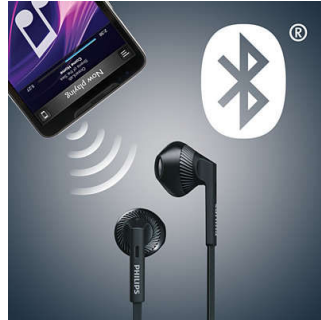

Flex-grip cable relief

Using a rubberized Flex-grip cable relief between the headphones and the cable, the connection is protected from damage through repeated bending extending its life.

Geometric comfort fit

A design based on ear geometry creates a comfortable, snug fit for everyone.

Large speaker drivers

Quality 14.2mm speaker drivers with a bass vent design on the earphones for rich bass.

Powerful magnets

Powerful magnets enhance bass performance

Supports Bluetooth version 4.1

Pair your smart device with your headphones using Bluetooth and enjoy the freedom of crystal clear music and phone calls - without the hassle of cables.

Tangle-free flat cable

Flat cable ensures that your cord stays smooth and tangle free - always.

Wireless music and calls

Enjoy the freedom of listening to music and phone calls - without the hassle of a cable. Change tracks, volume control, and answer calls with an easy to use remote control.