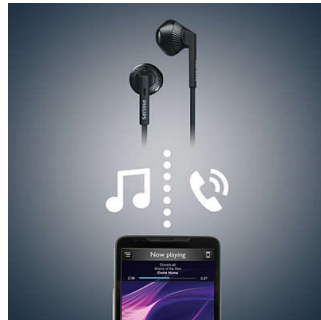

A design based on ear geometry creates a comfortable, snug fit for everyone.

Large speaker drivers

Quality 14.2mm speaker drivers with a bass vent design on the earphones for rich bass.

Powerful magnets

Powerful magnets enhance bass performance

Supports Bluetooth version 4.1

Pair your smart device with your headphones using Bluetooth and enjoy the freedom of crystal clear music and phone calls - without the hassle of cables.

Tangle-free flat cable

Flat cable ensures that your cord stays smooth and tangle free - always.

Wireless music and calls

Enjoy the freedom of listening to music and phone calls - without the hassle of a cable. Change tracks, volume control, and answer calls with an easy to use remote control.