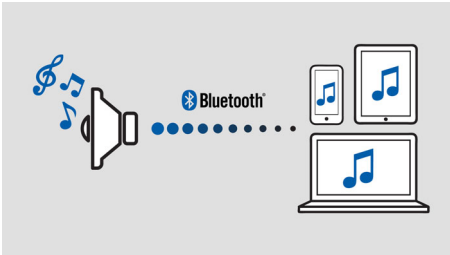

Designed to go places

- Splash-proof design ideal for outdoor use (IPX4)
- Built-in rechargeable Li-ion battery for playback anywhere
- Swap music instantly between 2 devices with MULTIPAIR

Balanced sound with clarity

- Two speaker drivers & passive radiators give immersive sound
- 2 x 7.5 W RMS maximum output power

PHILIPS

Highlights

Play music in one room

Philips izzy speaker lets you stream all your favourite music from your phone, tablet or computer, no matter which music or radio app you use.

izzylink™

izzylink™ is a wireless technology that uses the IEEE 802.11n standard to enable the link-up of multiple speakers to form a wireless network. The network connects up to five speakers without the need of a router, Wi-Fi password, or any smart device mobile app to set it up. You can add izzy speakers to the network easily to enjoy music playing at the same time in different rooms. Each speaker can still be switched between single mode for individual use or group mode for multiroom music with one tap.