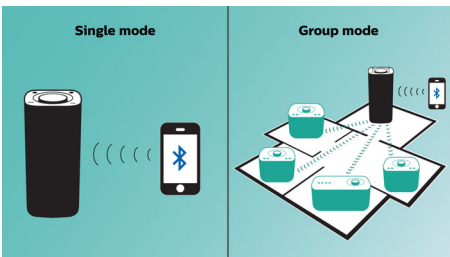

- Two speaker drivers & passive radiators give immersive sound
- 2 x 7.5 W RMS maximum output power

PHILIPS

Highlights

Play music in one room

Philips izzy speaker lets you stream all your favourite music from your phone, tablet or computer, no matter which music or radio app you use.

izzylink™

izzylink™ is a wireless technology that uses the IEEE 802.11n standard to enable the link-up of multiple speakers to form a wireless network. The network connects up to five speakers without the need of a router, Wi-Fi password, or any smart device mobile app to set it up. You can add izzy speakers to the network easily to enjoy music playing at the same time in different rooms. Each speaker can still be switched between single mode for individual use or group mode for multiroom music with one tap.