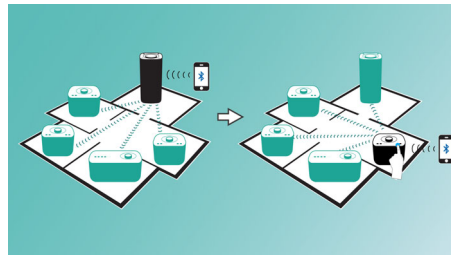

- Two speaker drivers & passive radiators give immersive sound
- 2 x 7.5 W RMS maximum output power

PHILIPS

Highlights

Play music in one room

Philips izzy speaker lets you stream all your favourite music from your phone, tablet or computer, no matter which music or radio app you use.

izzylink™

izzylink™ is a wireless technology that uses the IEEE 802.11n standard to enable the link-up of multiple speakers to form a wireless network. The network connects up to five speakers without the need of a router, Wi-Fi password, or any smart device mobile app to set it up. You can add izzy speakers to the network easily to enjoy music playing at the same time in different rooms. Each speaker can still be switched between single mode for individual use or group mode for multiroom music with one tap.

One tap to set up izzylink™

No router, no password, no apps needed for set up. Just long press the "GROUP" button on two speakers to set up for the first time. Repeat to add a 3rd, 4th, or 5th speaker. Each long press of the "Group" button adds one new speaker at a time. Multiroom music has never been easier. Once complete, the izzylink™ network will be stored even when the speaker is unplugged.

Switch the lead speaker easily

In each izzylink™ group, any individual speaker can be the master, streaming music to the others. When you want to take the lead to share your own music, press the Bluetooth button on the speaker in your room and share that music from your device instantly. Other speakers in the same izzylink™ group will play the same music at the same time, in sync. Sharing music with each other is that easy.