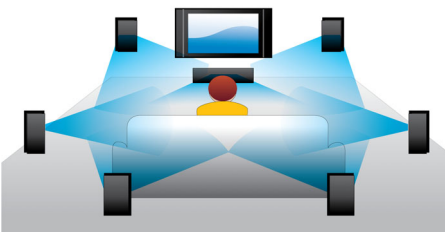

Dolby TrueHD and DTS-HD MA

DTS-HD Master Audio and Dolby TrueHD deliver 7.1 channels of the finest sound from your Blu-ray Discs. Audio reproduced is virtually indistinguishable from the studio master, so you hear what the creators intended for you to hear. DTS-HD Master Audio and Dolby TrueHD complete your high definition entertainment experience.