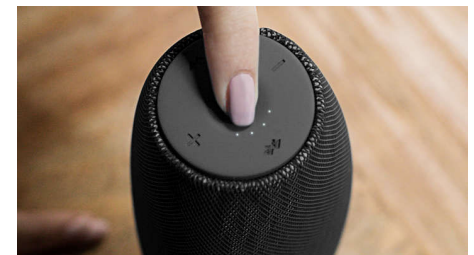

Battery indicator

Finally, a Bluetooth speaker that provides a simple, clear way to see how much remaining power you have! With EverPlay, simply push the power button to see how much battery is left.

USB strap

Recharging has never been so easy. When the power starts to run low, use the handy two-in-one strap-USB charging cable. Plug it in for power, or use it to attach the speaker to a bag for easy portability.