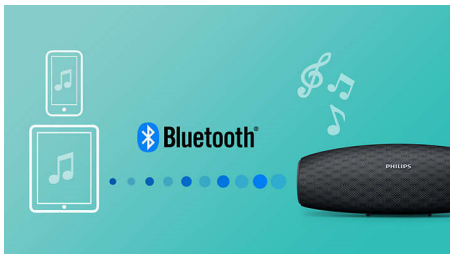

## Twin front-firing speakers

EverPlay speaker makes no compromises when it comes to quality sound. With two front-firing neodymium drivers, it delivers clear, natural, powerful sound with deep and rich bass. Perfect for any style of music, whether you're playing it loud for a party or enjoying a quiet, mellow moment.

## Wireless music streaming

Bluetooth is a wireless communication technology that is both robust and energy-efficient. The technology allows easy wireless connection to iPod/iPhone/iPad or other

Bluetooth devices, such as smartphones, tablets or even laptops. So you can enjoy your favorite music, sound from video or game wireless on this speaker easily.