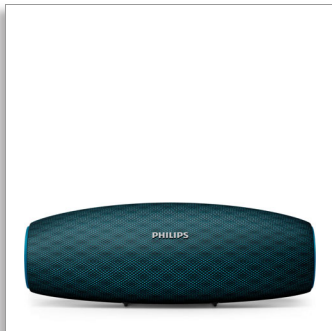

Philips  
wireless portable speaker

**14W, 10hr**

Long Bluetooth range  
Waterproof, dustproof  
Quick charge option

**BT7900A**

## Music never stops

My music never stops. Everplay wireless portable speaker keeps playing all the time without interruption thanks to the strong Bluetooth connection and intuitive charging options. Its custom fabric makes it beautiful as well as super durable

### Intuitive charging

- Quick-charge recharges speaker 3 times faster
- Battery indicator to easily view power level
- USB cable doubles as a strap

# PHILIPS

wireless portable speaker  
14W, 10hr Long Bluetooth range, Waterproof, dustproof, Quick charge option

BT7900A/00