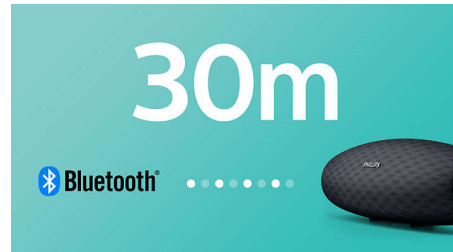

## Wireless music streaming

Bluetooth is a wireless communication technology that is both robust and energy-efficient. The technology allows easy wireless connection to iPod/iPhone/iPad or other

Bluetooth devices, such as smartphones, tablets or even laptops. So you can enjoy your favorite music, sound from video or game wireless on this speaker easily.

## 30m Bluetooth range

Move freely around with your smart phone, without worrying about dropping your music. EverPlay speaker offers an incredibly stable and long-range Bluetooth connection up to 30 metres or 100 feet, three times faster than industry standards. The speakers are equipped with a sensitivity antenna and radio frequency filter to minimize background interference.