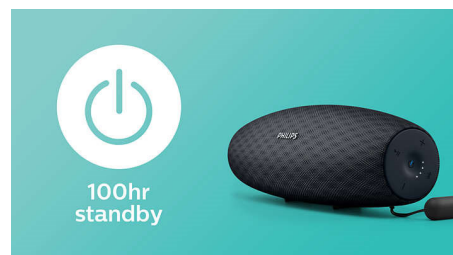

Philips  
wireless portable speaker

**14W, 10hr**

Long Bluetooth range  
Waterproof, dustproof  
Quick charge option

**BT7900A**

## Wireless music streaming

Bluetooth is a wireless communication technology that is both robust and energy-efficient. The technology allows easy wireless connection to iPod/iPhone/iPad or other

Bluetooth devices, such as smartphones, tablets or even laptops. So you can enjoy your favorite music, sound from video or game wireless on this speaker easily.

## 30m Bluetooth range

Move freely around with your smart phone, without worrying about dropping your music. EverPlay speaker offers an incredibly stable and long-range Bluetooth connection up to 30 metres or 100 feet, three times faster than industry standards. The speakers are equipped with a sensitivity antenna and radio frequency filter to minimize background interference.

## 100-hr standby time

EverPlay's intelligent standby mode gives you an incredible 100 hours of standby time and the speaker can be woken from power-off mode simply by your smart device.