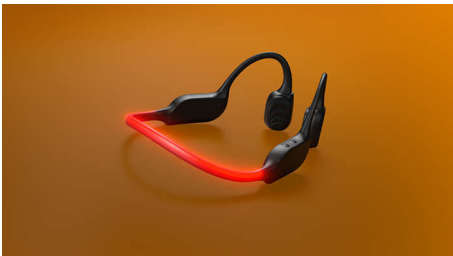

## Bone conduction

Bone conduction technology transmits sound through the bones of your skull, which means you don't need to put an earbud in your ear, or wear headphones that cover your ear. Instead, the sound travels from your cheekbones directly to the inner ear—and your music magically appears in your head!

## Safety LED lights

Run at night. Hike a mountain trail at dusk. Or cycle in the woods. With a bright LED light-strip

on the rear of the neckband, you'll stay visible in dim environments. You can control the LEDs via the Philips Headphones app, or via the on/off button on the neckband.