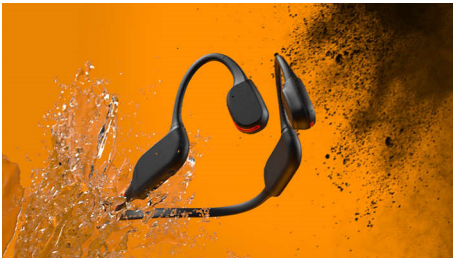

IP66 dust/water protection

Hitting the trail in the rain? An IP66 rating means dirt or a downpour won't stop these open-ear headphones, and they're safe and easy to charge even after they've gotten wet. Simply wipe them down and attach them to the magnetic charging cradle.