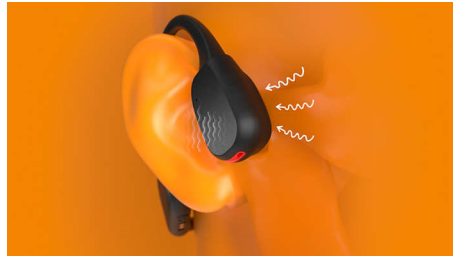

## Bone conduction

Bone conduction technology transmits sound through the bones of your skull, which means you don't need to put an earbud in your ear, or wear headphones that cover your ear. Instead, the sound travels from your cheekbones directly to the inner ear—and your music magically appears in your head!

## Safety LED lights

Run at night. Hike a mountain trail at dusk. Or cycle in the woods. With a bright LED light-strip

on the rear of the neckband, you'll stay visible in dim environments. You can control the LEDs via the Philips Headphones app, or via the on/off button on the neckband.

## Crystal-clear calls

Taking calls? A unique combination of bone-conducting and AI mics means you'll always be heard clearly. The AI mic removes background noise in any environment. If you're out on a run or a ride, the bone-conducting mic removes annoying wind noise. Switch mics easily via a button on the neckband.