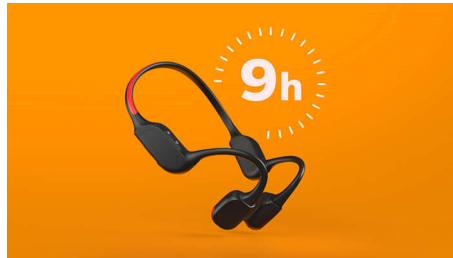

9 hours play time

Don't want to worry about daily charging? With 9 hours play time from a single charge, these bone-conducting open-ear headphones are good to go for multiple workouts. A full charge takes just 2 hours. For a quick extra boost, just 15 minutes charging gives you an extra hour of play time.