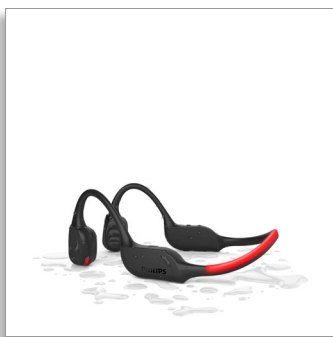

### Open-ear fit

Bone conduction  
Clear calls  
LED safety lights

TAA7607BK