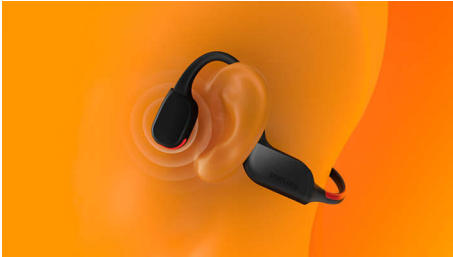

### For your kind of active life

- No worries. 9 hours play time
- Crystal-clear calls. Inside, outside, anywhere at all
- Charge for 15 minutes, get an extra hour
- AI and bone-conducting mics remove environmental noise

# PHILIPS

Open-ear wireless sports headphones  
Open-ear fit Bone conduction, Clear calls, LED safety lights

TAA7607BK/00

## Bone conduction

Bone conduction technology transmits sound through the bones of your skull, which means you don't need to put an earbud in your ear, or wear headphones that cover your ear. Instead, the sound travels from your cheekbones directly to the inner ear—and your music magically appears in your head!