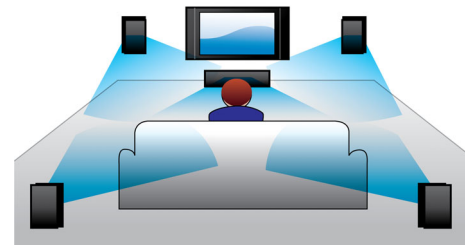

Dolby TrueHD and DTS-HD

Dolby TrueHD and DTS-HD Master Audio Essential deliver the finest sound from your Blu-ray Discs. Audio reproduced is virtually indistinguishable from the studio master, so you hear what the creators intended for you to hear. Dolby TrueHD and DTS-HD Master Audio Essential complete your high definition entertainment experience.