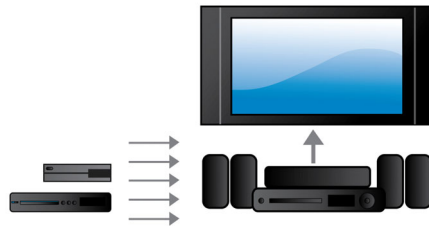

HDMI x 2

Enjoy larger-than-life 3D playback and crystal-clear 5.1 or 7.1 audio by simply plugging our player's audio HDMI x 2 output to the connection in your non-3D AV receiver.

Play & charge your iPod/iPhone

Enjoy your favorite music while charging your iPod/iPhone! Simply connect your iPod/iPhone with its USB cable to the USB port of the Home Theater System. It charges your iPod/iPhone while it plays so you can enjoy your music and not have to worry about your Apple device battery running out.