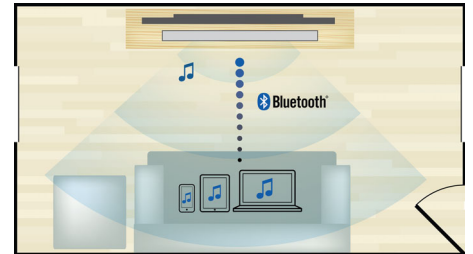

Bluetooth wireless streaming

Bluetooth wireless music streaming from your music devices